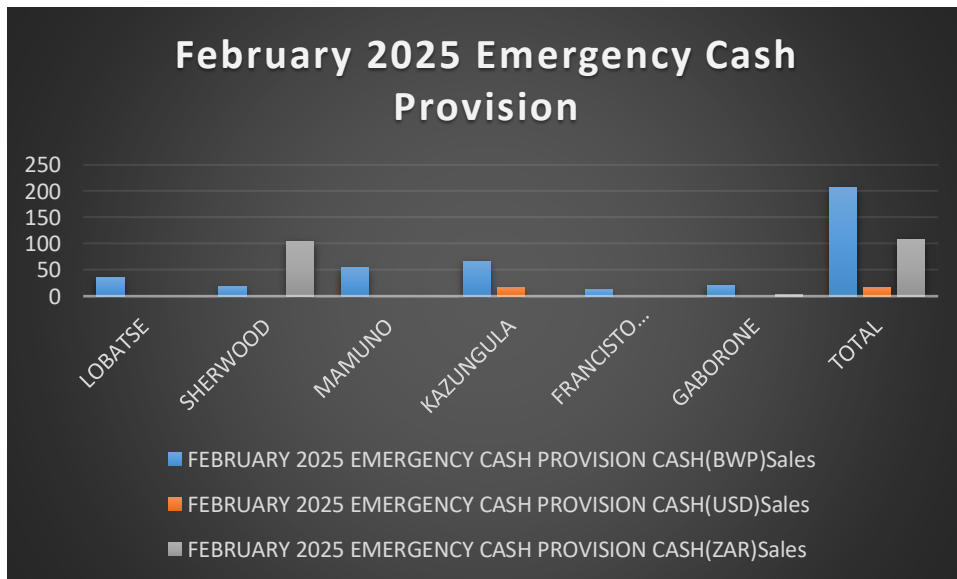

FEBRUARY 2025 PERMITS ASSISTANCE				
SITE	SINGLE PERMIT	RETURN PERMIT	LONG TERM PERMIT(TA/BA)	AMOUNT PAID(BWP)
LOBATSE	129	156	10	1 368 041.28
SHERWOOD	89	80	-	274 360.00
MAMUNO	1 901	1 530	-	1 321 197.37
KAZUNGULA	99	101	-	481 394.00
FRANCISTOWN	5	-	-	4 260.00
GABORONE	23	26	-	91 650.00
TOTAL	2 246	1 893	10	3 540 902.65

3. Emergency Cash Provision

In times of unforeseen emergencies, we offer cash assistance to drivers for their urgent requirements, providing peace of mind on the road.

FEBRUARY 2025 EMERGENCY CASH PROVISION			
SITE	CASH(BWP)Sales	CASH(USD)Sales	CASH(ZAR)Sales
LOBATSE	35	0	0
SHERWOOD	18	0	105
MAMUNO	54	0	0
KAZUNGULA	67	16	0
FRANCISTOWN	12	0	0
GABORONE	21	0	3
TOTAL	207	16	108