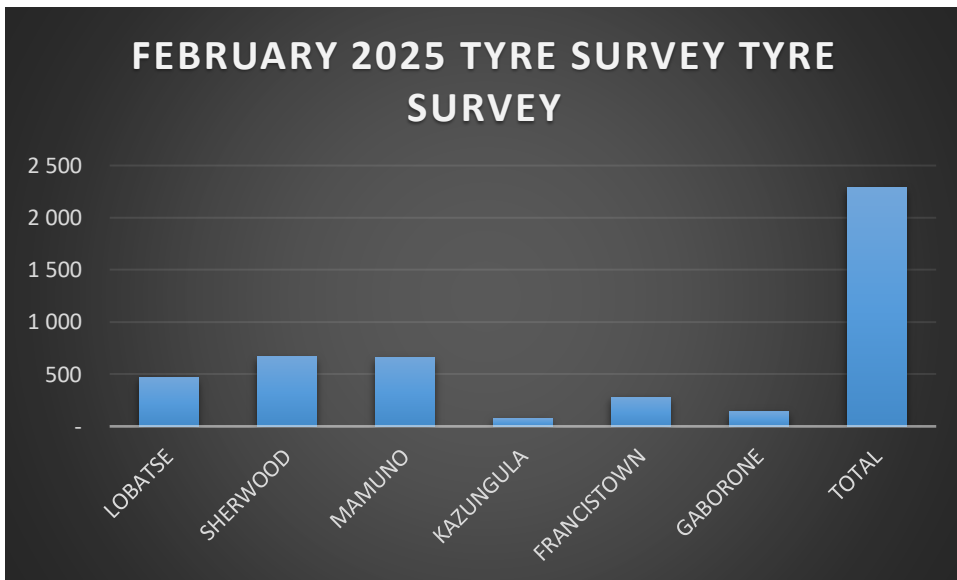

FEBRUARY 2025 TYRE SURVEY	
SITE	TYRE SURVEY
LOBATSE	465
SHERWOOD	665
MAMUNO	659
KAZUNGULA	79
FRANCISTOWN	279
GABORONE	141
TOTAL	2 288