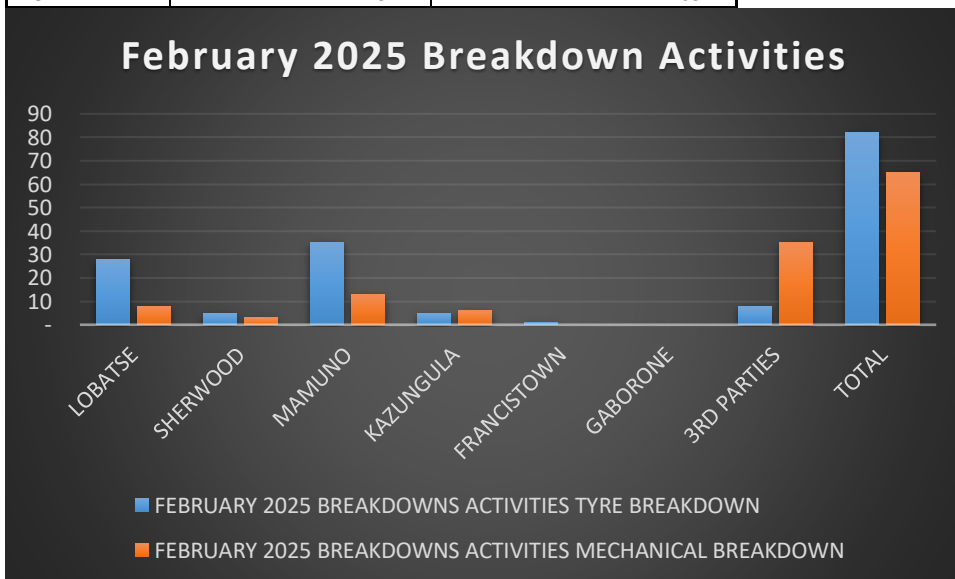

1. Roadside Assistance

Our dedicated team is available 24/7 to provide prompt roadside assistance to drivers in need, ensuring that help is always just a call away. We offer services that include assistance with truck recovery, mechanical breakdowns, tyre replacement & repairs, cleaning of roads after accidents etc.

FEBRUARY 2025 BREAKDOWNS ACTIVITIES		
SITE	TYRE BREAKDOWN	MECHANICAL BREAKDOWN
LOBATSE	28	8
SHERWOOD	5	3
MAMUNO	35	13
KAZUNGULA	5	6
FRANCISTOWN	1	-
GABORONE	-	-
3RD PARTIES	8	35
TOTAL	82	65

2. Permit Assistance